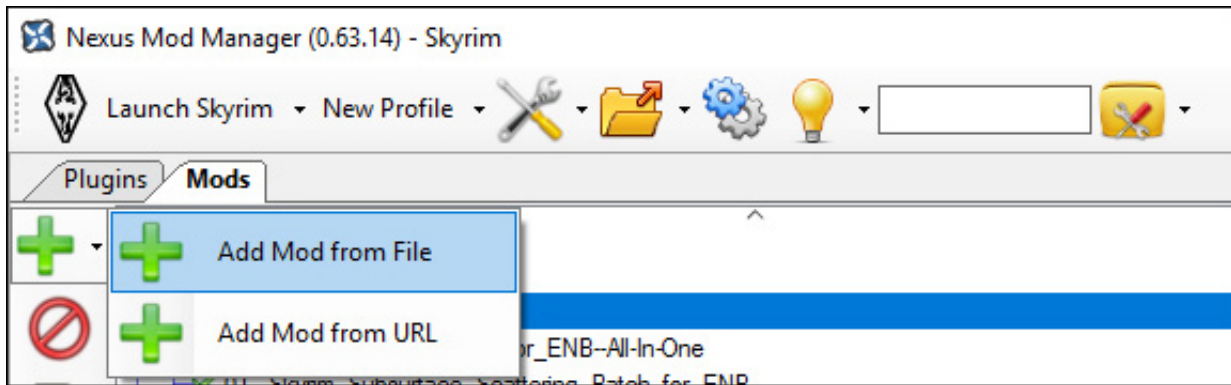

[Skyrim Install Enb](#)

[Skyrim Install Enb](#)

DOWNLOAD

DOWNLOAD

Credits and distribution permission • Other user's assets Some assets in this file belong to other authors.. I made this particular ENB for two main reasons: I love the superb and highly balanced weathers (exteriors) of and the endless possibilities of for screen arching.. The installer of ELFX gives you several options too Leave everything on the first page at default values.

- [1. skyrim install](#)
- [2. skyrim install mods](#)
- [3. skyrim installation directory](#)

Checkout my album on Flickr if you want to see many more images of Caffeine No need to sign up.

skyrim install